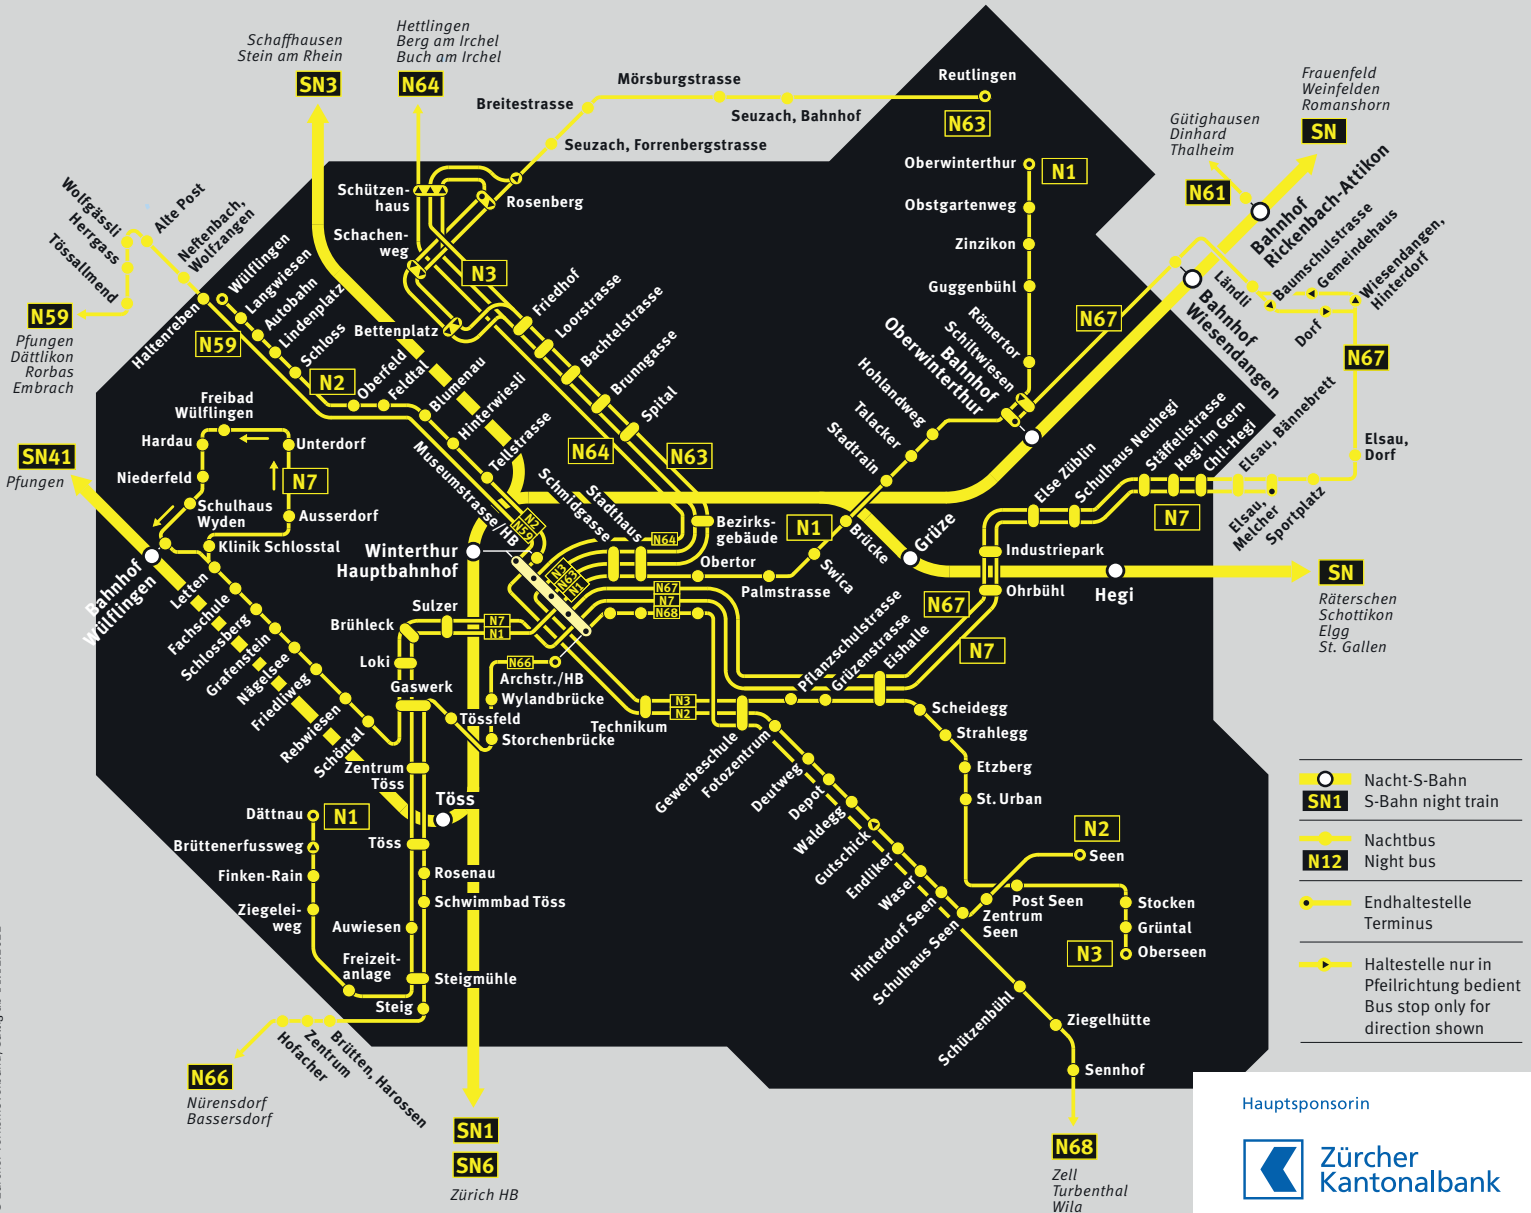

ZVV

Nachtnetz Stadt Winterthur

Nighttime network Winterthur City

Hauptsponsorin